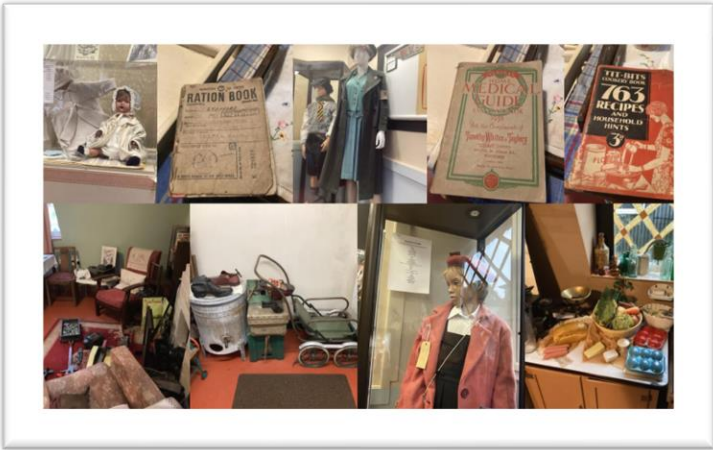

'It was a great opportunity to experience what life was like in WII' - Shanaya S